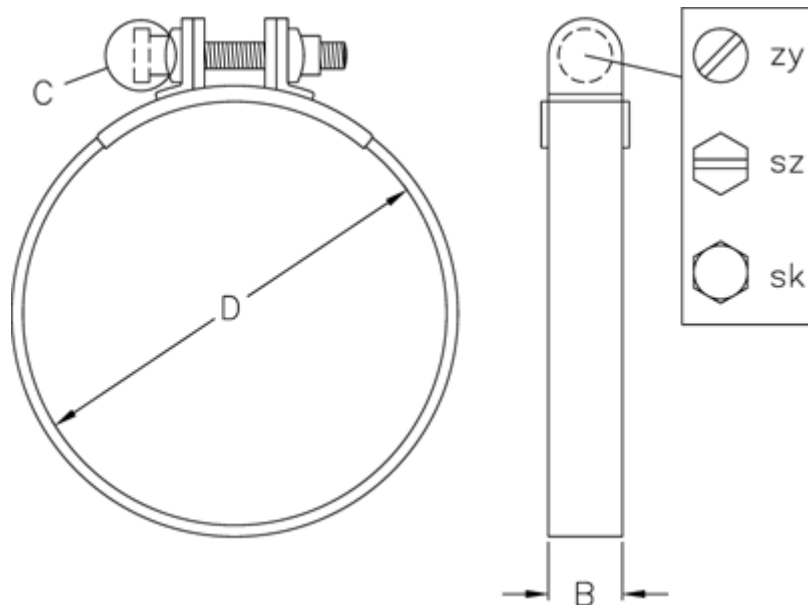

# Data Sheet

Article number: 021400700025

Description: Sealing Clamp S 25 W5

## Measures

C (screw type) = SZ

Diameter D = 25

Width B = 15